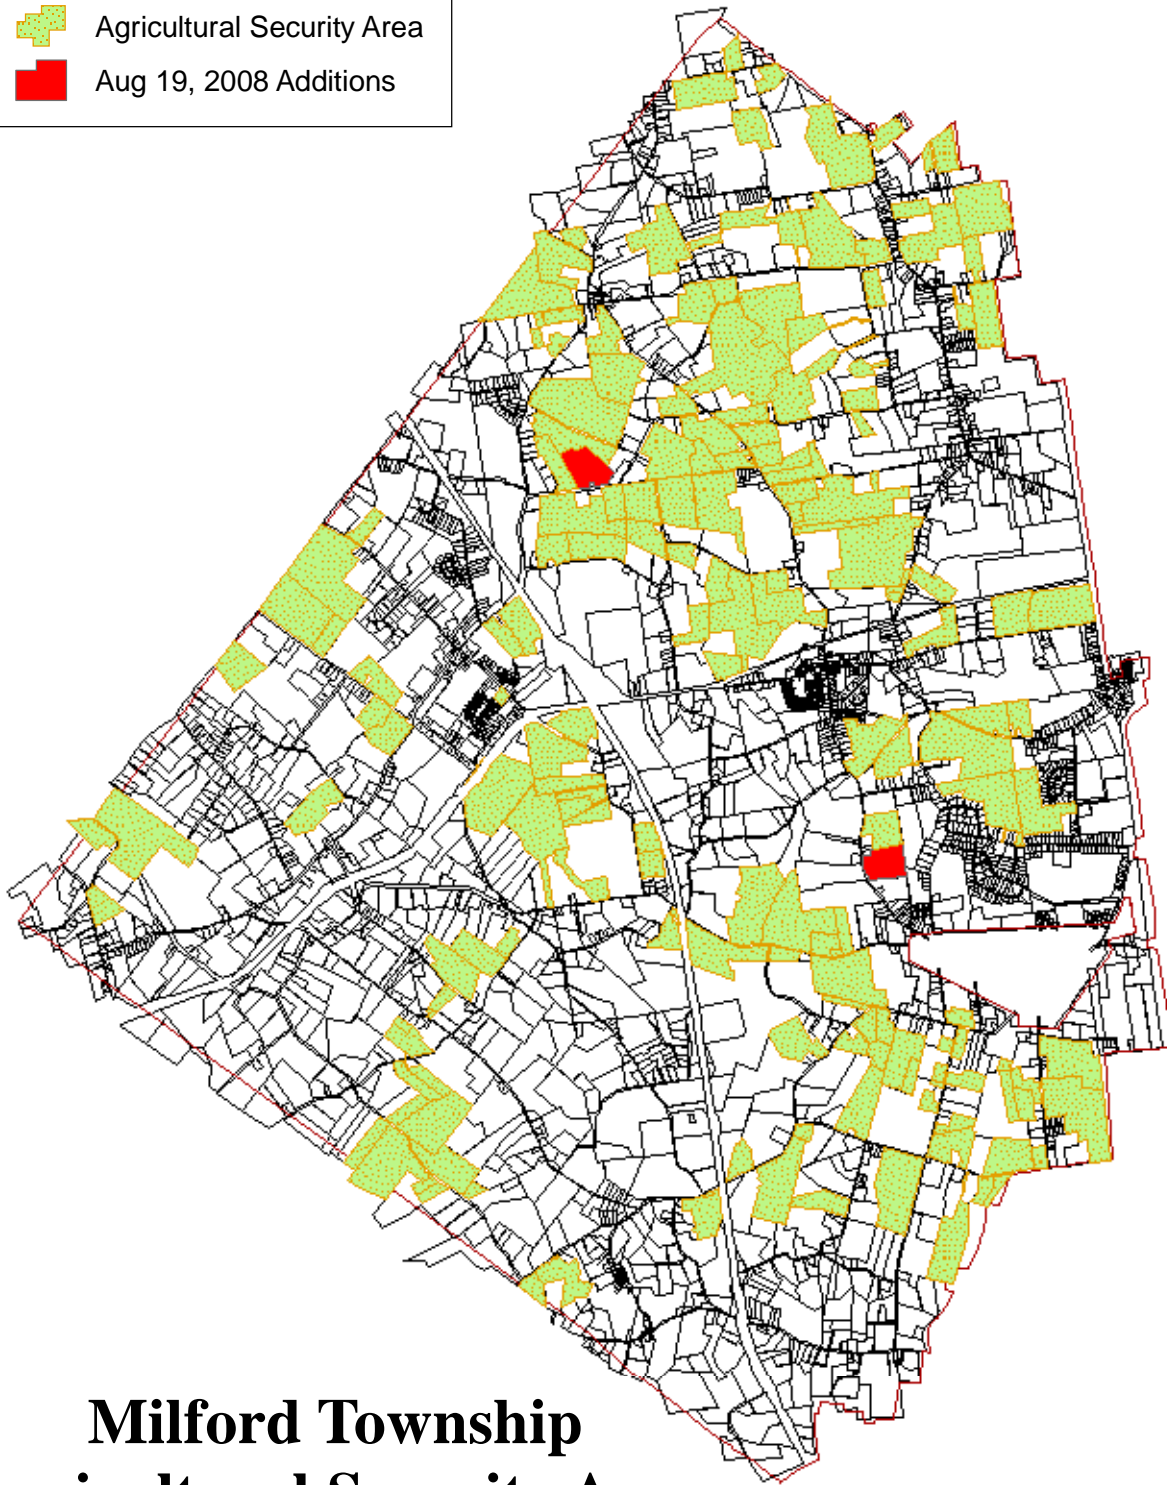

## Legend

-  Agricultural Security Area
-  Aug 19, 2008 Additions

# Milford Township Agricultural Security Area

August 19th, 2008